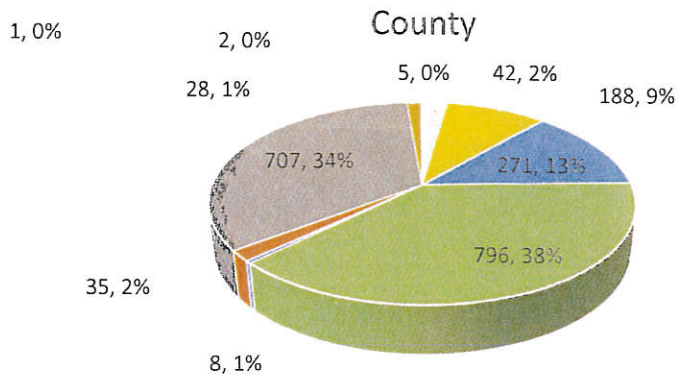

Clients Interested in Self Determination as of 12/14/2016

Age	Count
Age 2-17	1,120
Age 18-30	580
Age 31-60	343
Age >60	40
Total	2,083

■ Age 2-17
 ■ Age 18-30
 ■ Age 31-60
 ■ Age >60

County	Count
Alpine	2
Colusa	5
El Dorado	42
Nevada	188
Placer	271
Sacramento	796
Sierra	8
Sutter	35
Yolo	707
Yuba	28
Other	1
Total	2,083

■ Alpine
 ■ Colusa
 ■ El Dorado
 ■ Nevada
■ Placer
 ■ Sacramento
 ■ Sierra
 ■ Sutter
■ Yolo
 ■ Yuba
 ■ Other