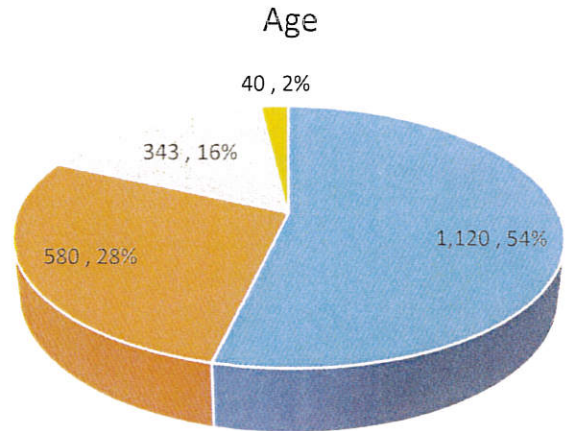

Clients Interested in Self Determination as of 12/14/2016

Age	Count
Age 2-17	1,120
Age 18-30	580
Age 31-60	343
Age >60	40
Total	2,083

■ Age 2-17
 ■ Age 18-30
 ■ Age 31-60
 ■ Age >60

County	Count
Alpine	2
Colusa	5
El Dorado	42
Nevada	188
Placer	271
Sacramento	796
Sierra	8
Sutter	35
Yolo	707
Yuba	28
Other	1
Total	2,083

■ Alpine
 ■ Colusa
 ■ El Dorado
 ■ Nevada
■ Placer
 ■ Sacramento
 ■ Sierra
 ■ Sutter
■ Yolo
 ■ Yuba
 ■ Other